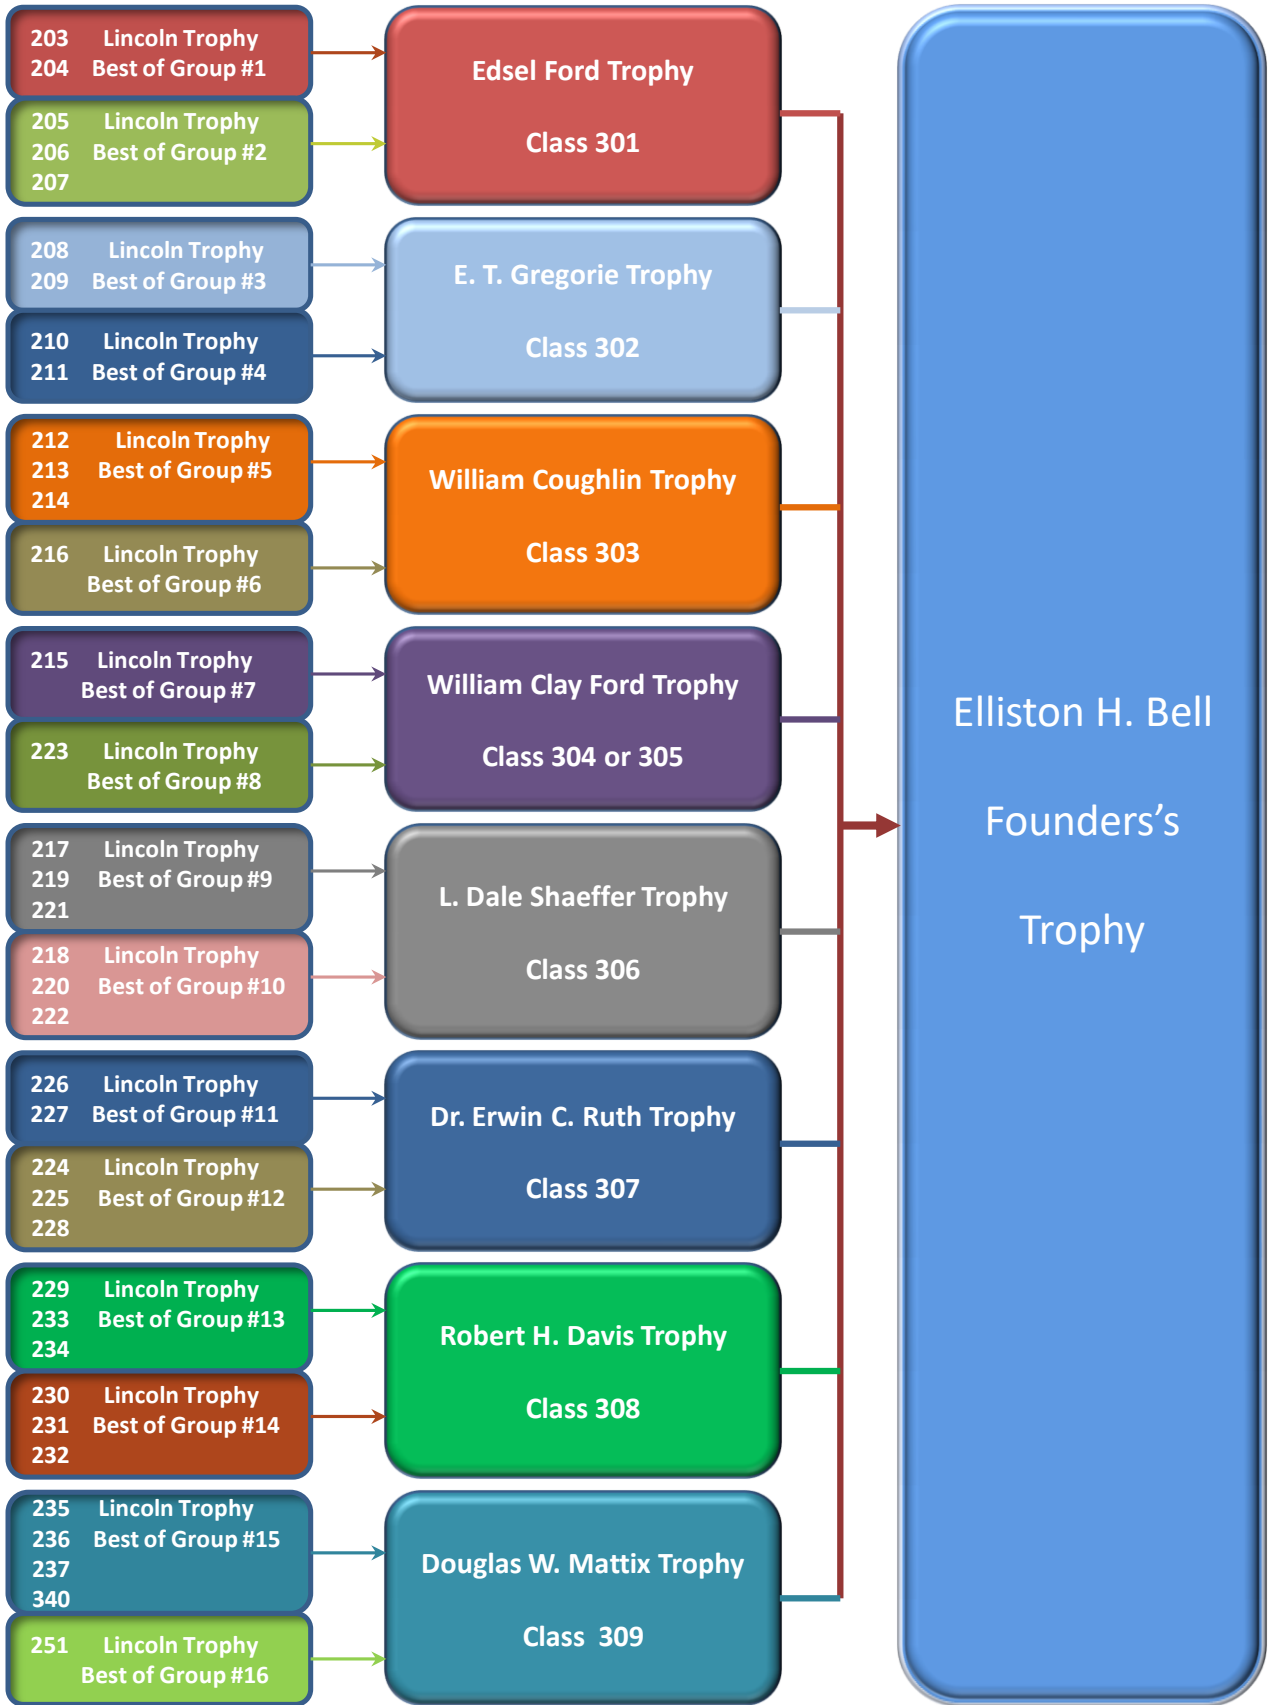

Major Trophies Primary & Senior Divisions

Primary Classes

Senior Classes

Best of Show