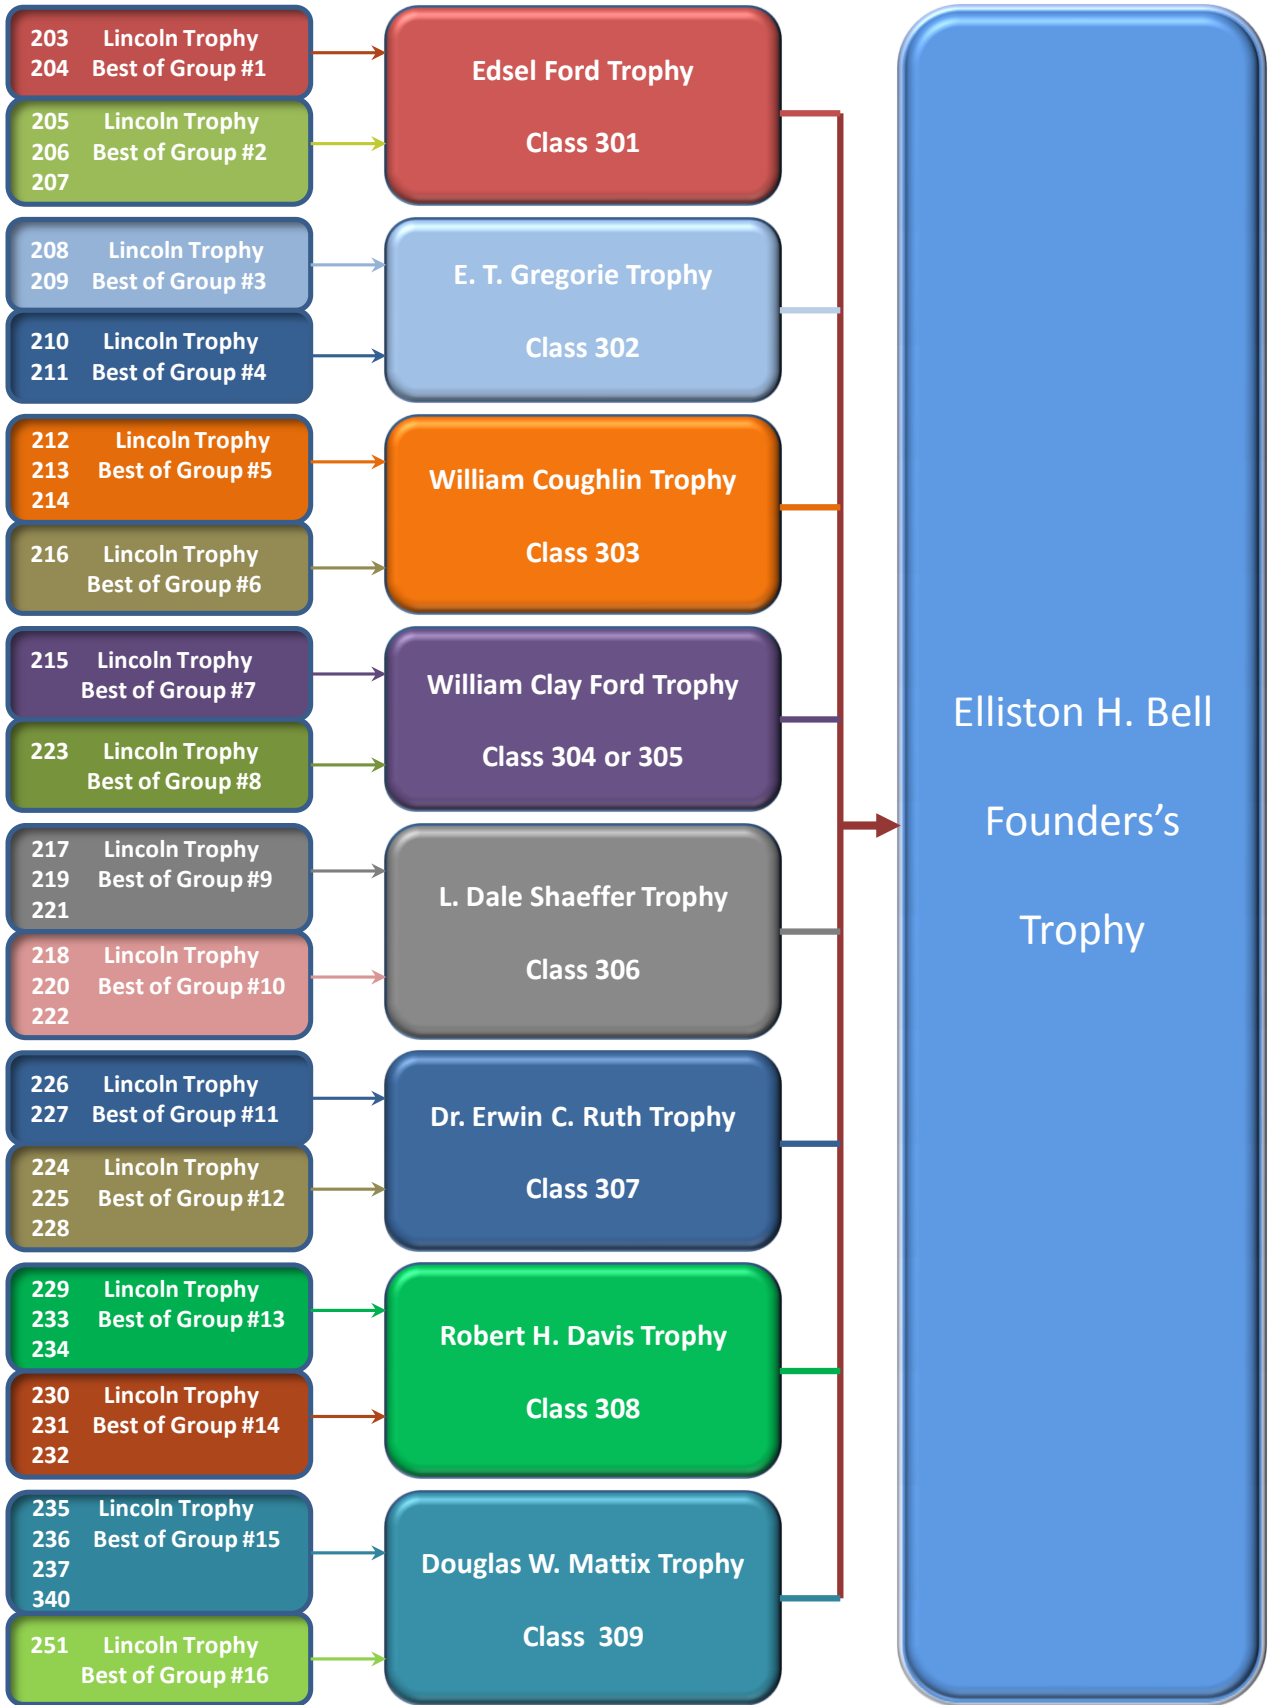

Major Trophies Primary & Senior Divisions

Primary Classes

Senior Classes

Best of Show